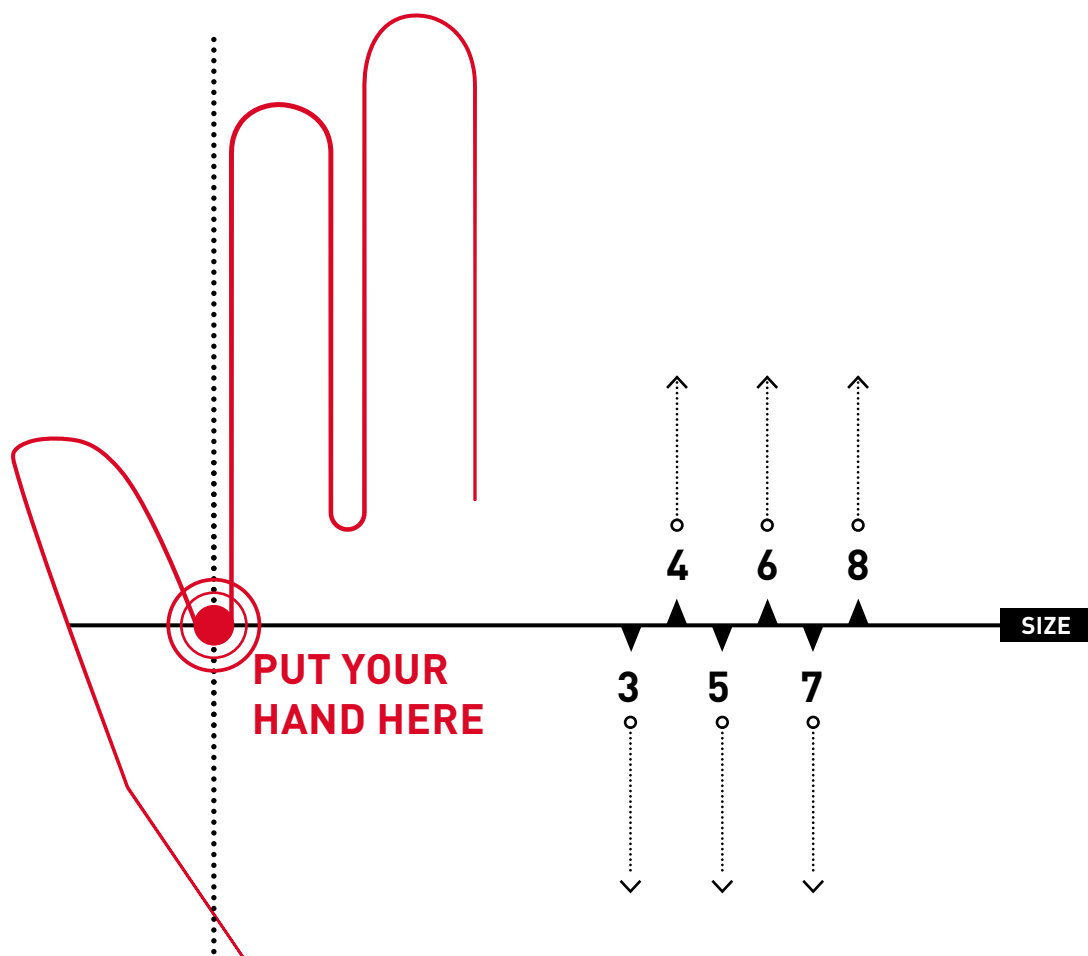

SIZE CHART. Junior

JUNIOR	
SIZE	AGE
3,5	5 - 6
4	6 - 7
4,5	7 - 8
5	8 - 9
5,5	9 - 10
6	10 - 12
6,5	12 - 14
7	14 - 16

IMPORTANT: all charts and figures are helpful tools to find the right size, however it is of utmost importance to try a glove on to find your individual, preferred fit.